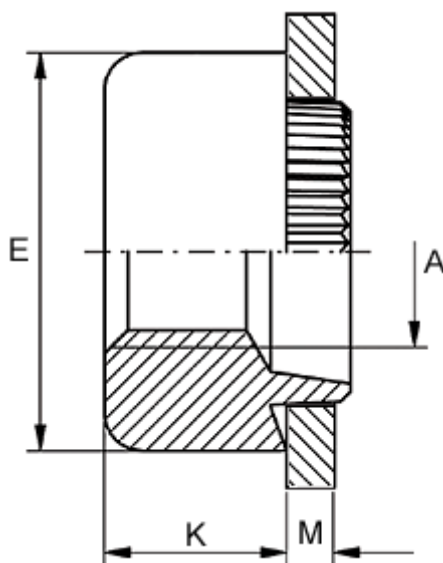

Article number: 12728000080800
Description: KLEE-coil 728 000 080.800
M8 Brass

Measures

Female thread A	= M8
Height K	= 7.0
Outer diameter E	= 12.0
Plate thickness	= 2.0 to 2.2
Recommended bore diameter +0.05	= 10.0